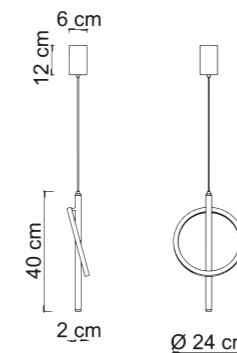

Articolo compatibile con Sikrea Dynamic Dimmer + (cod. 4868)
Article compatible with Sikrea Dynamic Dimmer + (cod. 4868)

+

Articolo completo di
Sikrea Dynamic Dimmer

SDD

MATERIALI :
Materials :

Struttura Frame	Metallo Metal
Diffusore Diffuser	Cover Siliconica Silicon cover
Cavo Wire	Tessuto Fabric

TAVOLA FINITURE :
Table of Finishes :

Struttura Frame	☐ Nero Opaco Nero Opaco	N
	☐ Ottone Spazzolato Nero Opaco	OS
Cavo Wire	☐ Nero Black	

DOWNLOAD AREA: